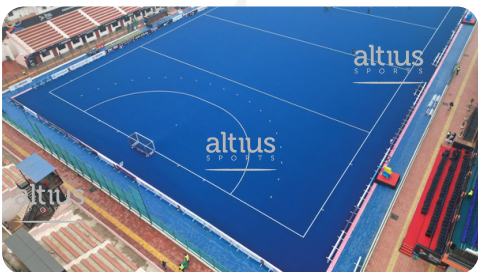

Marang Gomke Jaypal Singh Munda Astro Turf Hockey Stadium

Ranchi, Jharkhand

A complete design & build TigerTurf FIH certified Global category hockey field

Year of project completion: 2023

Surface: TigerTurf Wett Pro

Base construction: Asphalt

Marang Gomke Jaypal Singh Munda Astro Turf Hockey Stadium was initially built in 1990 and is located in the Morabadi area of Ranchi. It is said to be the newest and best stadium in India and what is more, the Women's Asian Championship Trophy was held at this stadium. Indian beat Japan 4-0 in the final to clinch the trophy with the goals scored by Sangita Kumari, Neha Goyal, Lalremsiami and Vandana Katariya!

TigerTurf Wett Pro is made of a unique texturized monofilament yarn that ensures a grain-free playing surface. This implies that the ball and stick travel smoothly in all directions. The hockey turf is trip glued on to the pad, and not loose laid, which means there are no bubbles or wrinkles on the playing surface.

What is more, the top of the D is tufted into the turf during manufacturing, which means that the most critical and exciting area on the field does not see any unnecessary seam movement!

Tested to FIH Global standards from FIH Preferred Supplier TigerTurf and the entire turnkey project executed by Altius Sports, an FIH certified Field Builder, this is a true testimony to our love of the sport.

Altius Sports & Leisure Pvt. Ltd.
Sales Office: A117, DDA Sheds,
Okhla Phase II, New Delhi - 110 020.
T: +91 11 2656 1112; M:+91 98362 77678
E: info@altiusports.com W: www.altiusports.com